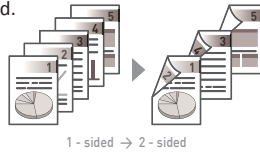

*ECOSYS M3660idn

***ECOSYS M3645idn/M3660idn

****ECOSYS M3145dn/M3645dn/M3645idn

Satisfying Critical Document Demands

COPY/PRINT

- Convenient Multi-Purpose Tray First Mode allow printing via Multi-Purpose Tray whenever paper is loaded there.
- 2-sided copy/print as standard.

- Save cost by using less paper. Print: Allow 25-in-1 Copy: Allow 4-in-1

- Direct print from USB memory.

SCAN

- Fast dual scanning up to 100/64* ipm in A4 Mono/Color.
- Store scanned data easily by 'Scan to FTP', 'Scan to SMB' and 'Scan to Email'.
- Scan data directly into USB memory - Scan to USB.