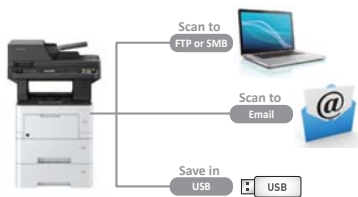

- Save cost by using less paper. Print: Allow 25-in-1 Copy: Allow 4-in-1

- Direct print from USB memory.

SCAN

- Fast dual scanning up to 100/64* ipm in A4 Mono/Color.
- Store scanned data easily by 'Scan to FTP', 'Scan to SMB' and 'Scan to Email'.
- Scan data directly into USB memory - Scan to USB.