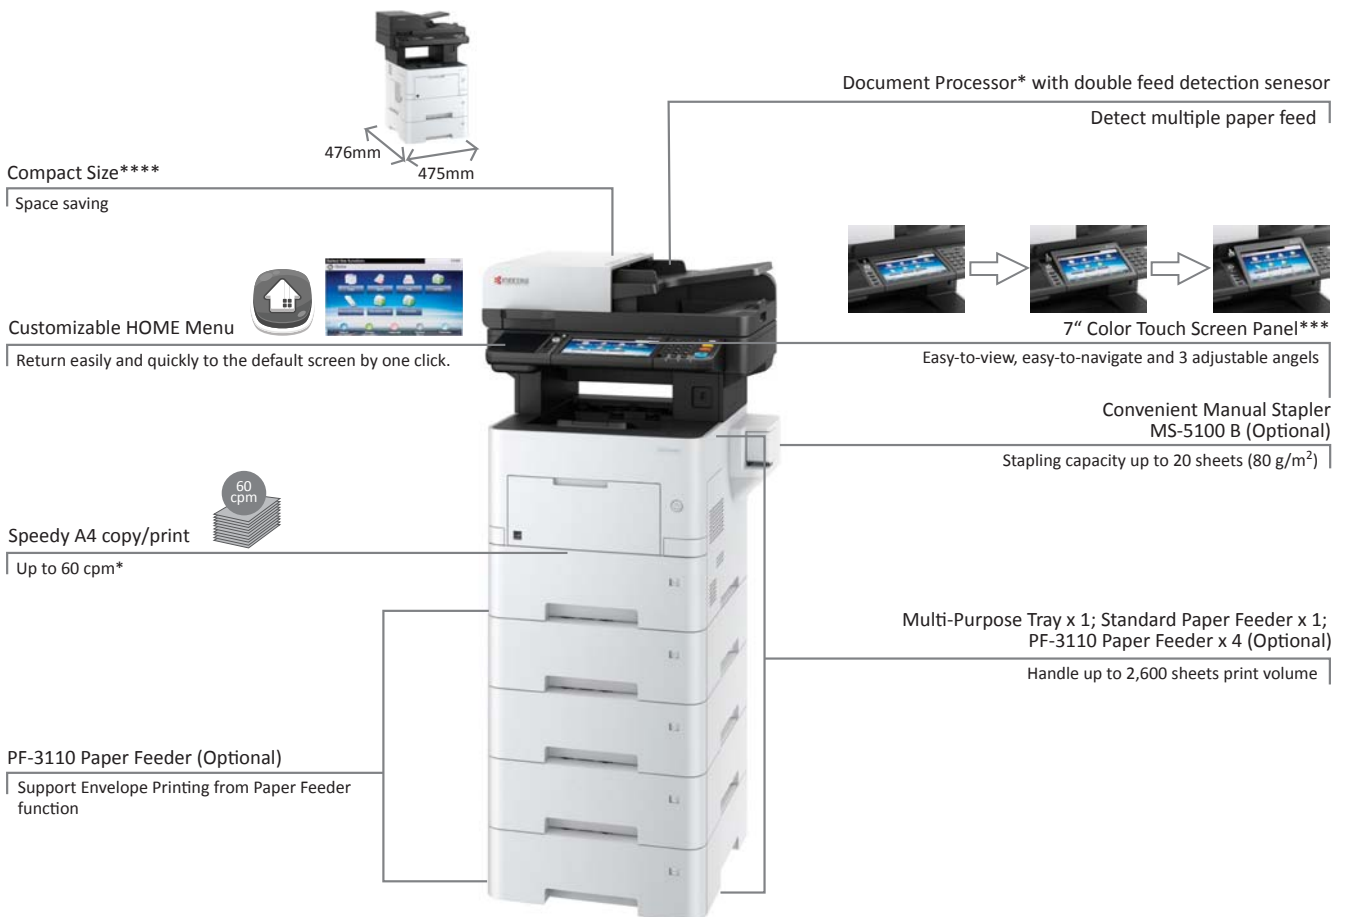

- Speedy A4 copy/print up to 60 ppm.
- Fast dual scanning up to 100/64 ipm A4 Mono/Color*.
- Allow A6 duplex scan from Document Processor.
- Support high print volume up to 2,600 sheets**.
- User friendly 7" large color touch screen panel***.
- Leverage solutions to enhance information security and sharing and improve document workflow.
- Environmental design with long life drum, low energy consumption and quiet in operation.

*ECOSYS M3660idn
**With Optional PF-3110 x 4
***ECOSYS M3645idn/M3660idn

Born to be Extraordinary

KYOCERA Document Solutions is Extraordinary for

- Broad Range of Multifunction Devices and Printers
- Optimized Total Cost of Ownership (TCO)
- Reliable with Long Life Drum and Parts
- New and Advanced Technology

*ECOSYS M3660idn

***ECOSYS M3645idn/M3660idn

****ECOSYS M3145dn/M3645dn/M3645idn

Satisfying Critical Document Demands

COPY/PRINT

- Convenient Multi-Purpose Tray First Mode allow printing via Multi-Purpose Tray whenever paper is loaded there.
- 2-sided copy/print as standard.

- Save cost by using less paper. Print: Allow 25-in-1 Copy: Allow 4-in-1

- Direct print from USB memory.

SCAN

- Fast dual scanning up to 100/64* ipm in A4 Mono/Color.
- Store scanned data easily by 'Scan to FTP', 'Scan to SMB' and 'Scan to Email'.
- Scan data directly into USB memory - Scan to USB.